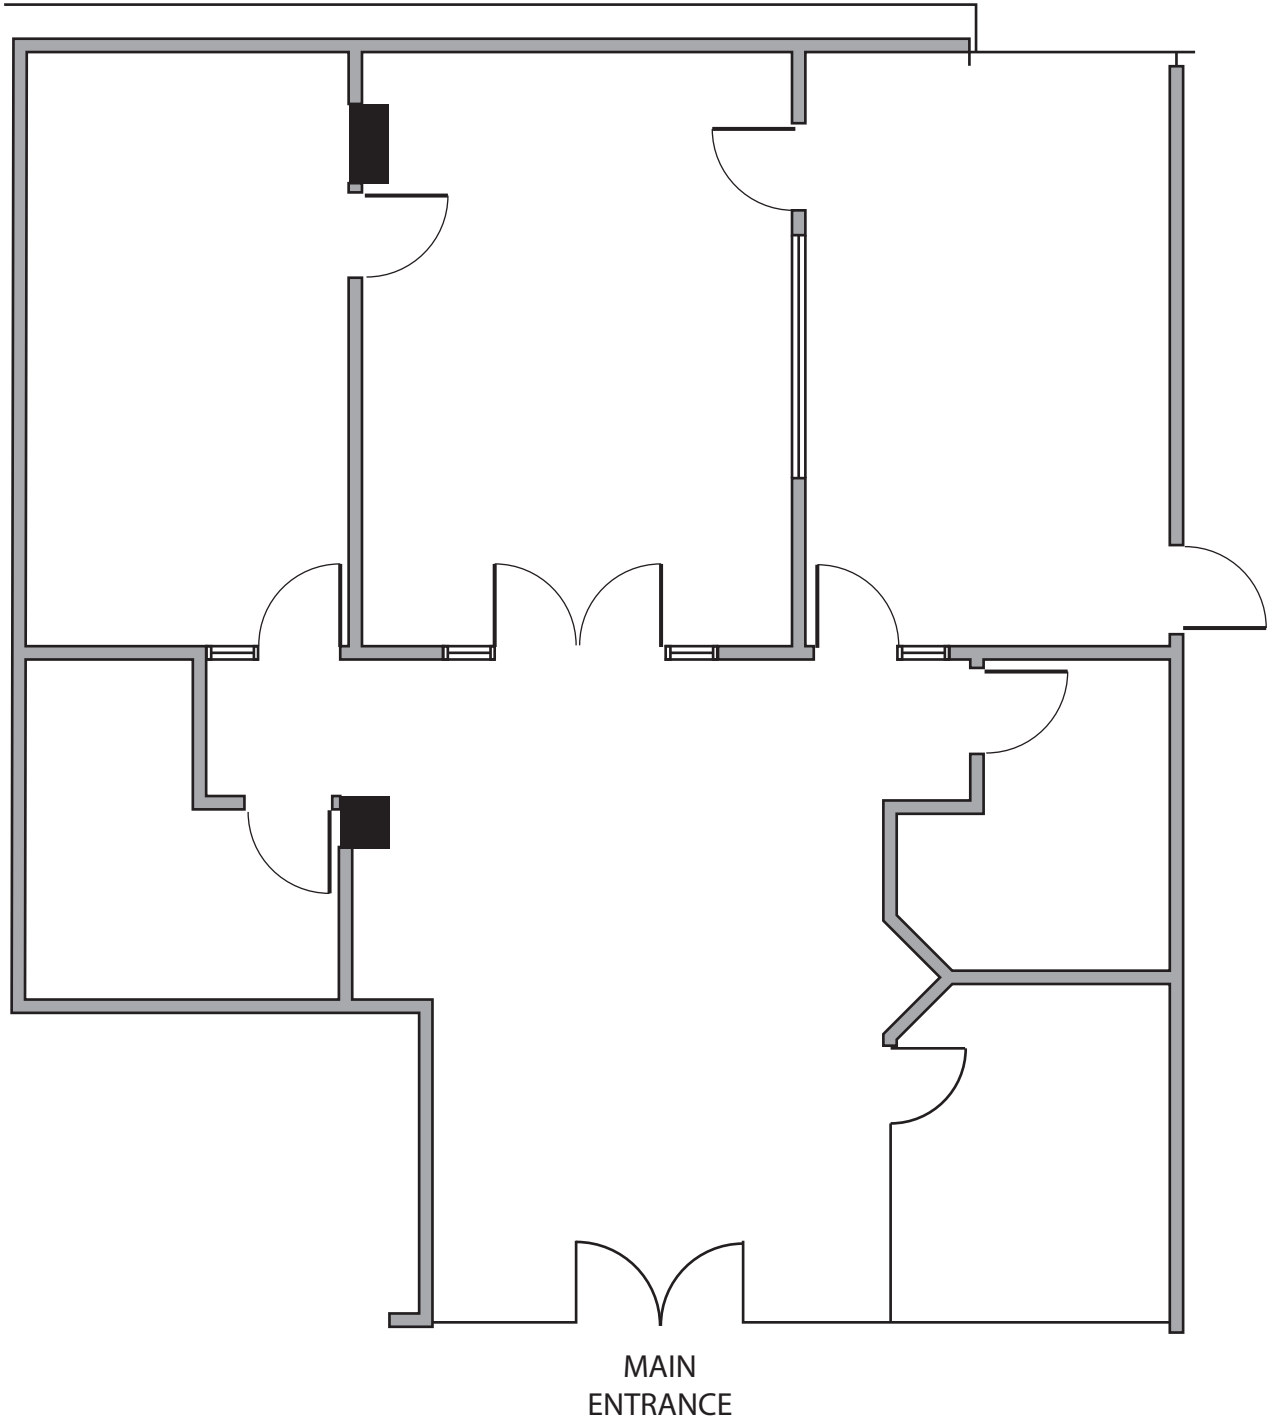

999 Ponce

Suite 740
Seventh Floor

NOTE: These drawings are for illustration of premises only. Drawings are to be verified with actual field conditions and are subject to change without notice. All dimensions and graphic information are approximate.

2,122 RENTABLE SQ. FT