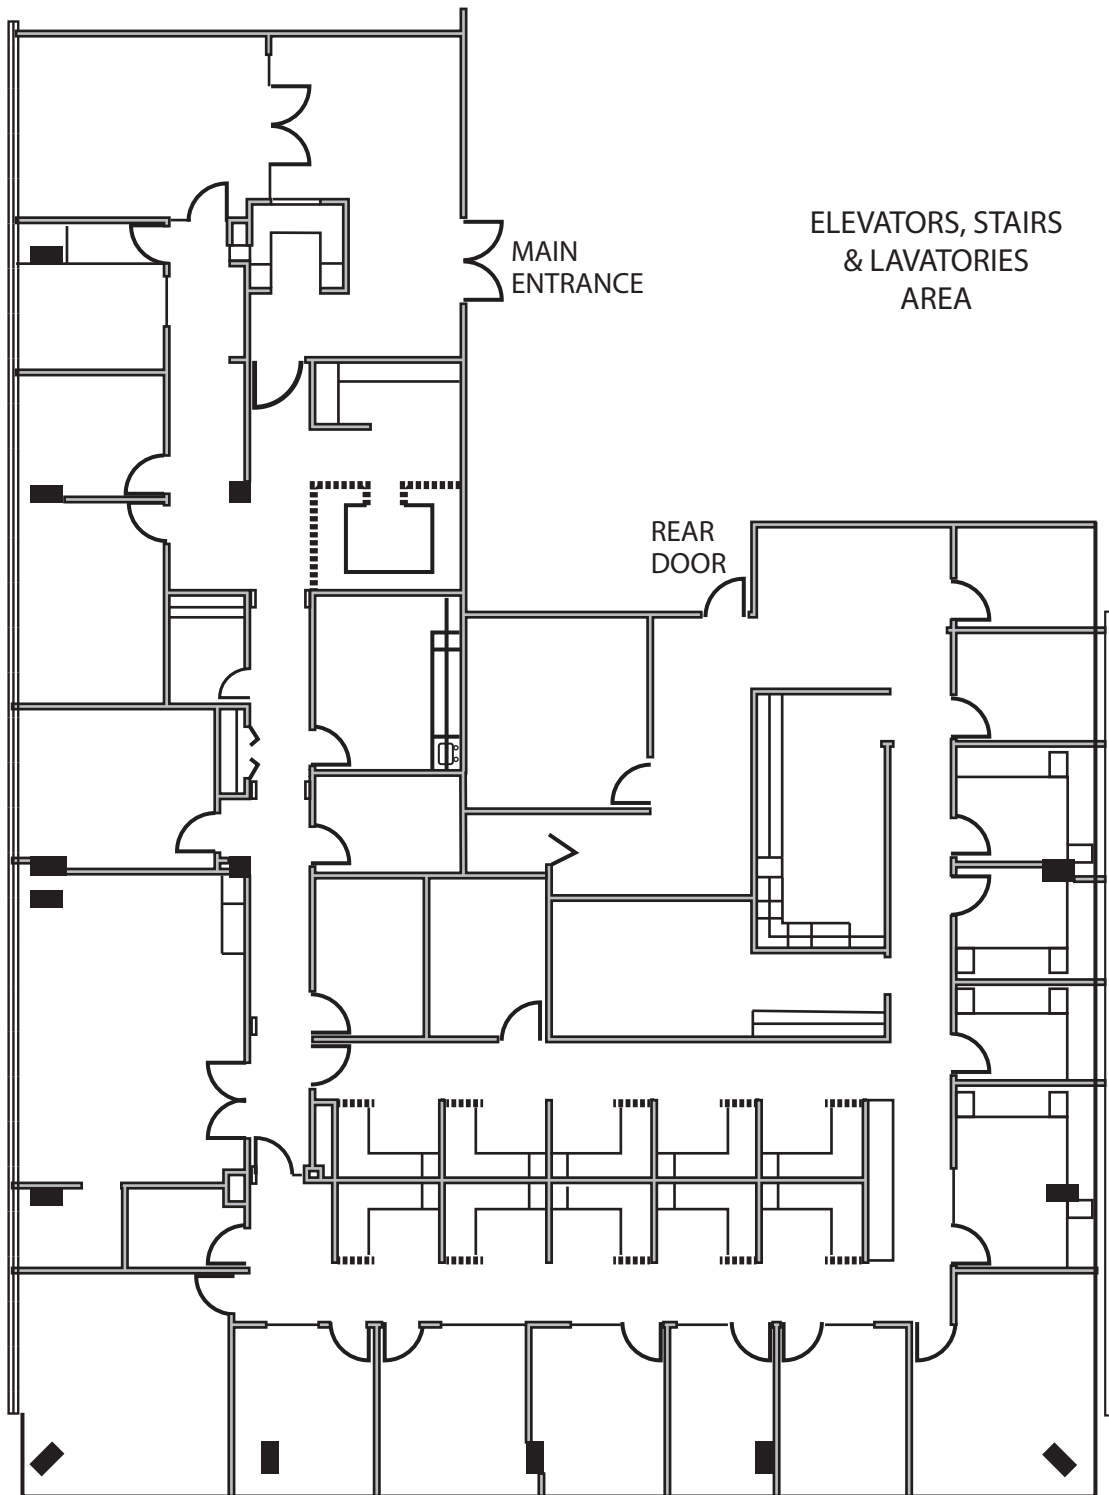

999 Ponce

Suite 625
Sixth Floor

NOTE: These drawings are for illustration of premises only. Drawings are to be verified with actual field conditions and are subject to change without notice. All dimensions and graphic information are approximate.

9,960 RENTABLE SQ. FT