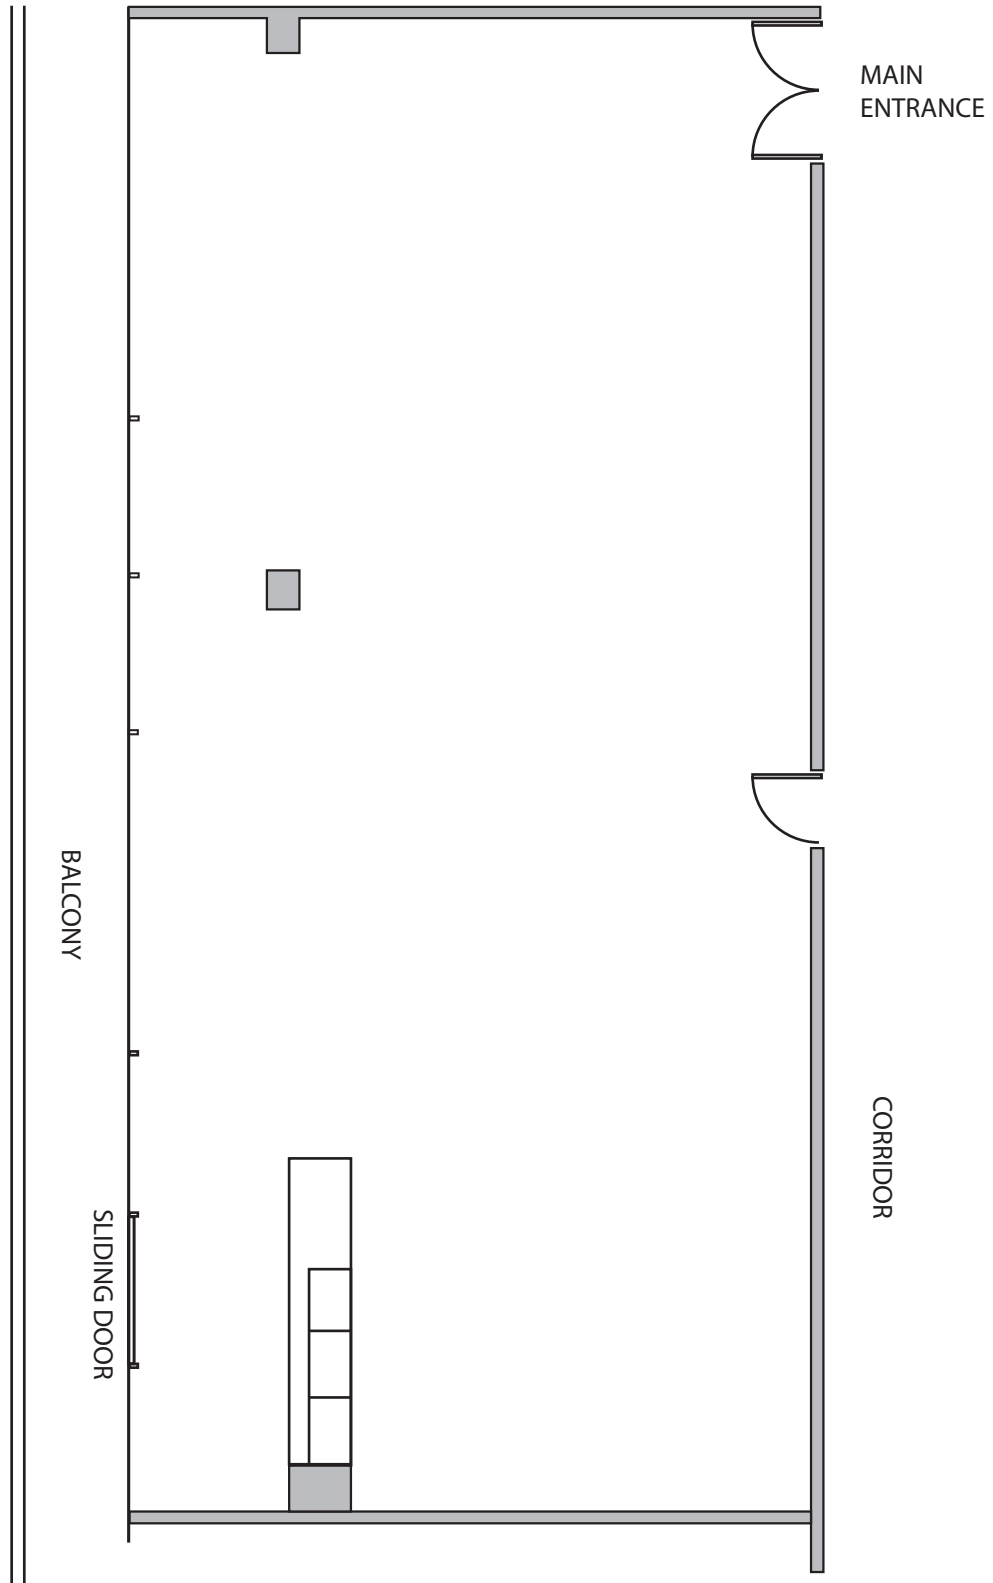

999 Ponce

Suite 525
Fifth Floor

NOTE: These drawings are for illustration of premises only. Drawings are to be verified with actual field conditions and are subject to change without notice. All dimensions and graphic information are approximate.

1,656 RENTABLE SQ. FT