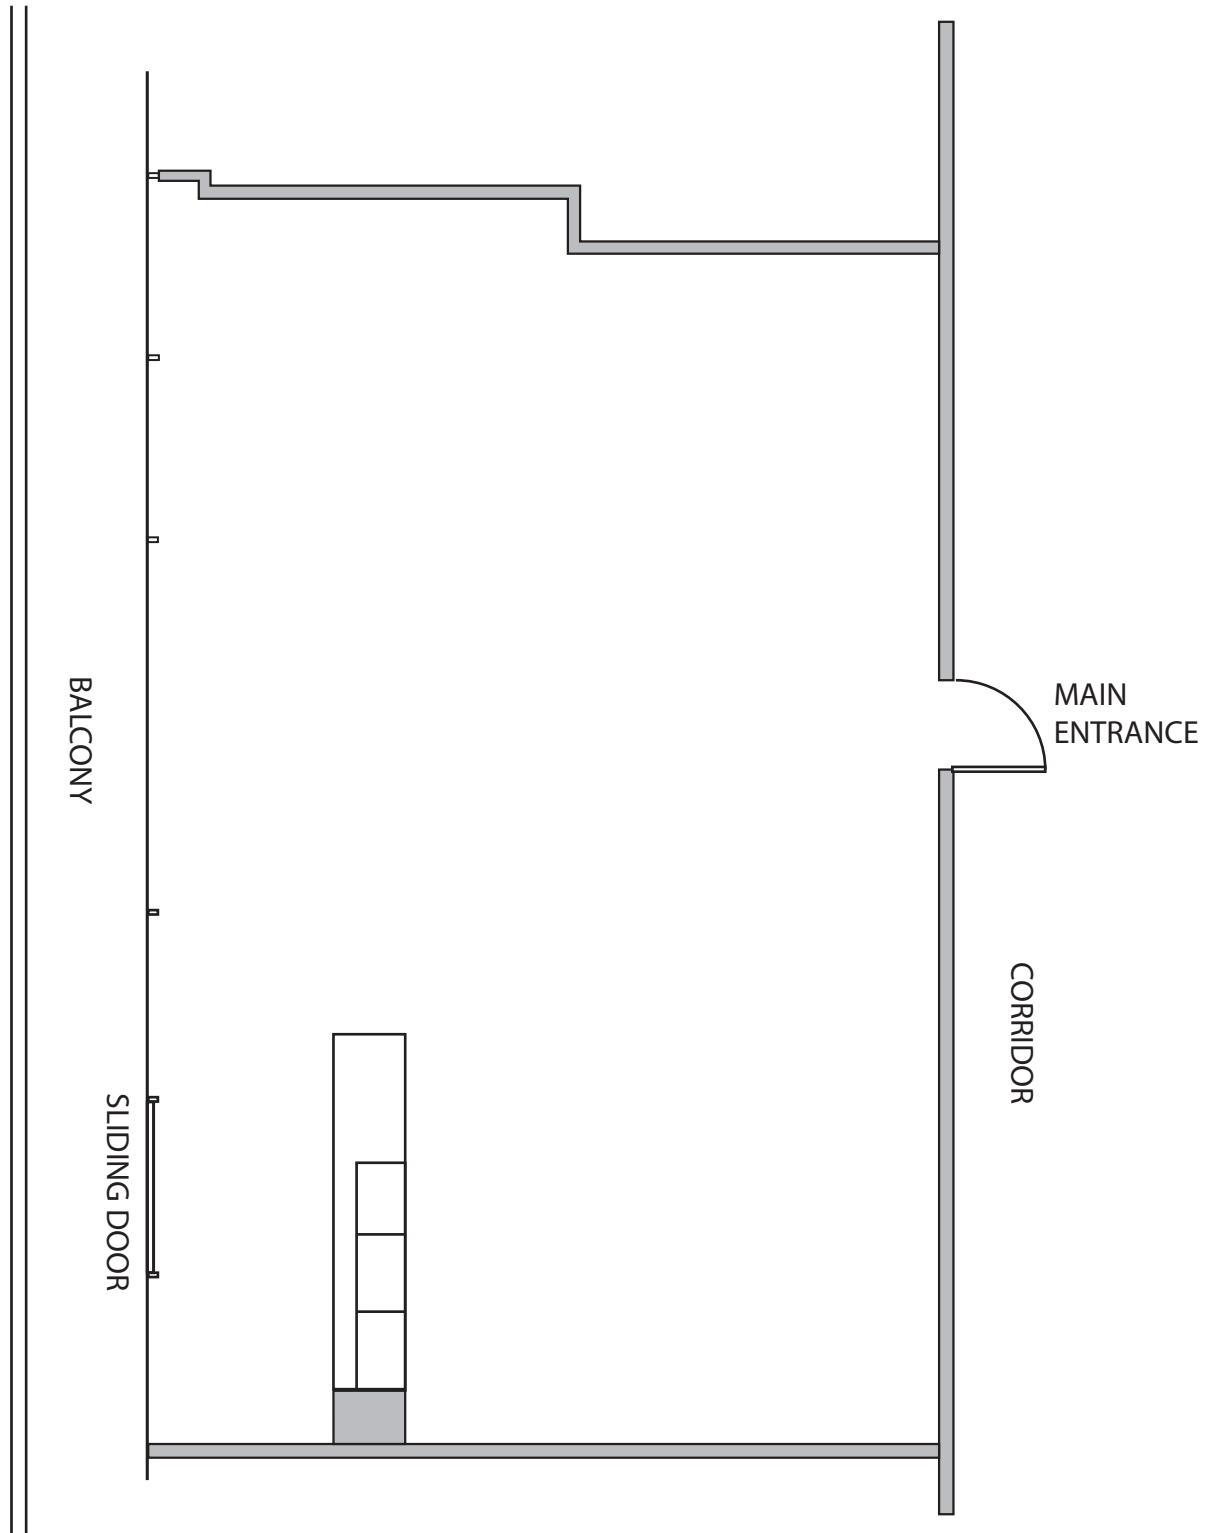

999 Ponce

Suite 525
Fifth Floor

NOTE: These drawings are for illustration of premises only. Drawings are to be verified with actual field conditions and are subject to change without notice. All dimensions and graphic information are approximate.

2,046 RENTABLE SQ. FT