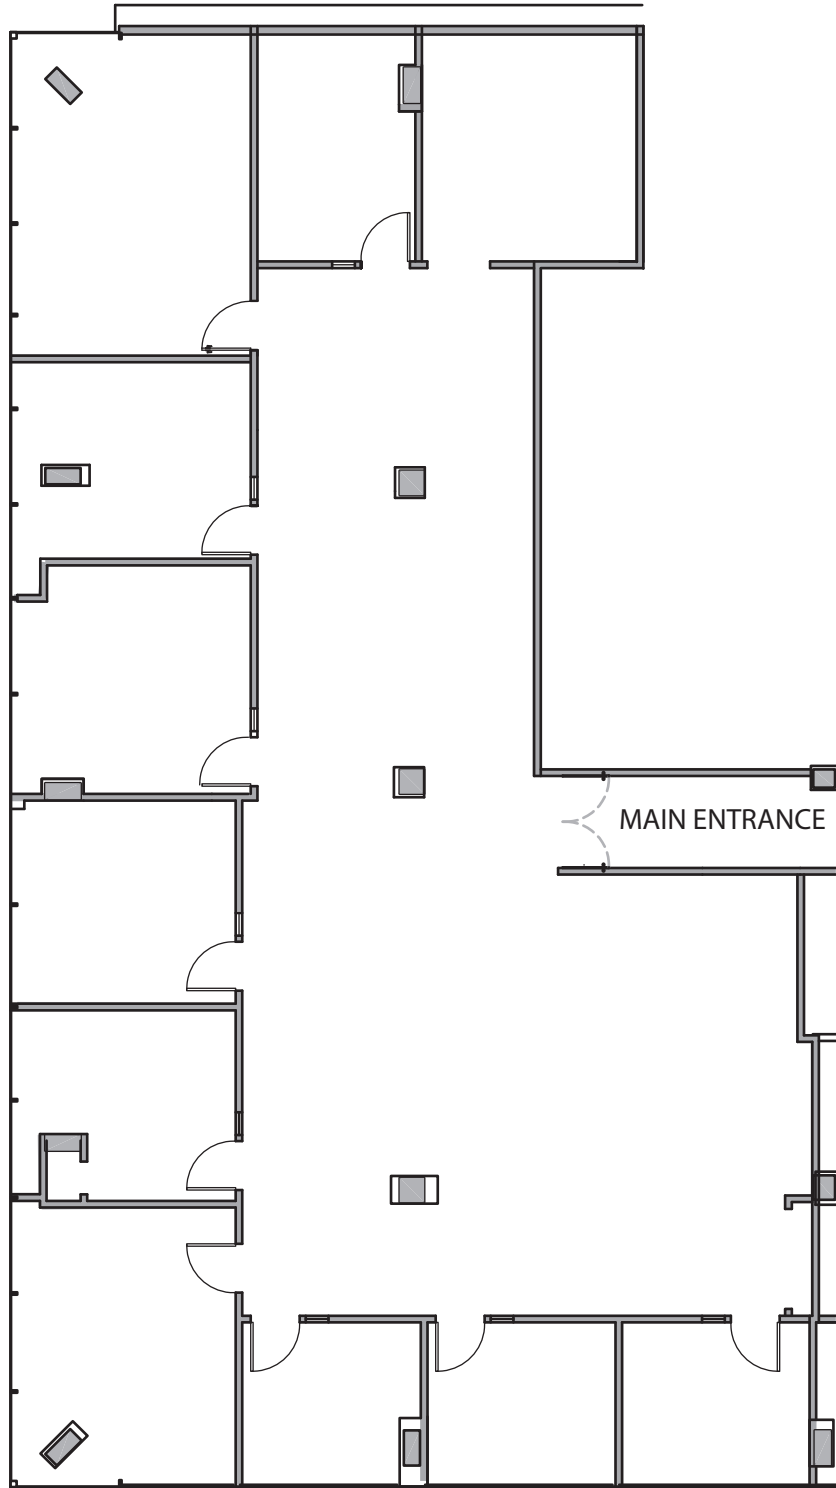

999 Ponce

Suite 1045
Tenth Floor

NOTE: These drawings are for illustration of premises only. Drawings are to be verified with actual field conditions and are subject to change without notice. All dimensions and graphic information are approximate.

3,278 RENTABLE SQ. FT