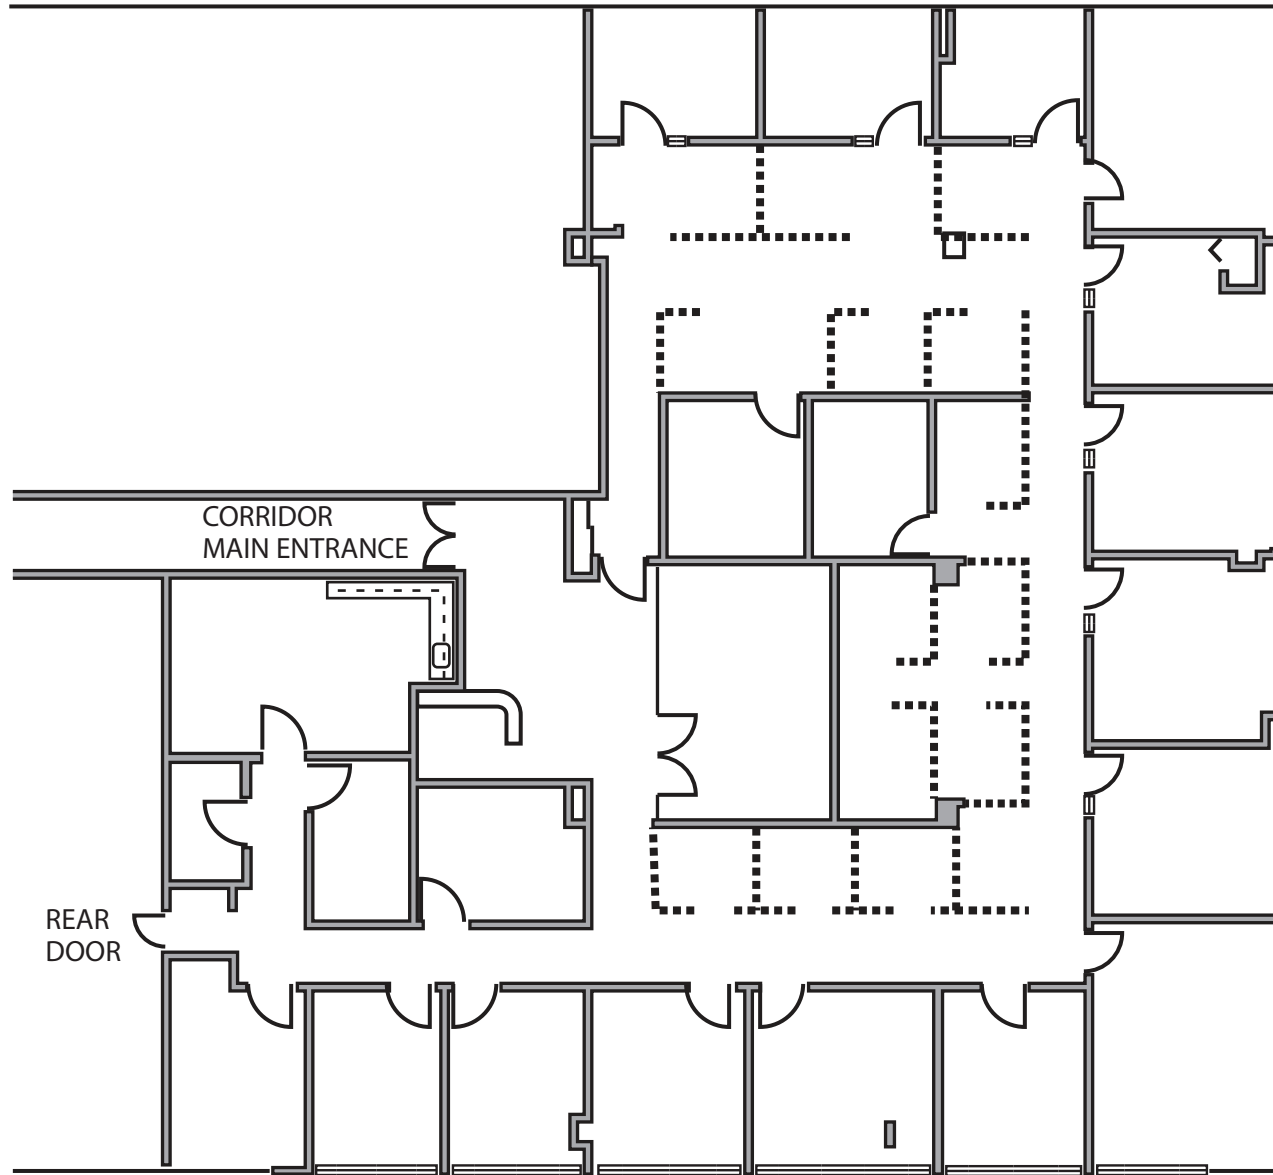

The logo for 999 Ponce features a stylized icon of a multi-story building with horizontal lines representing windows, positioned to the left of the text "999 Ponce". The "999" is in a large, bold, black font, and "Ponce" is in a slightly smaller, bold, grey font.

Suite 1045
Tenth Floor

6,941 RENTABLE SQ. FT