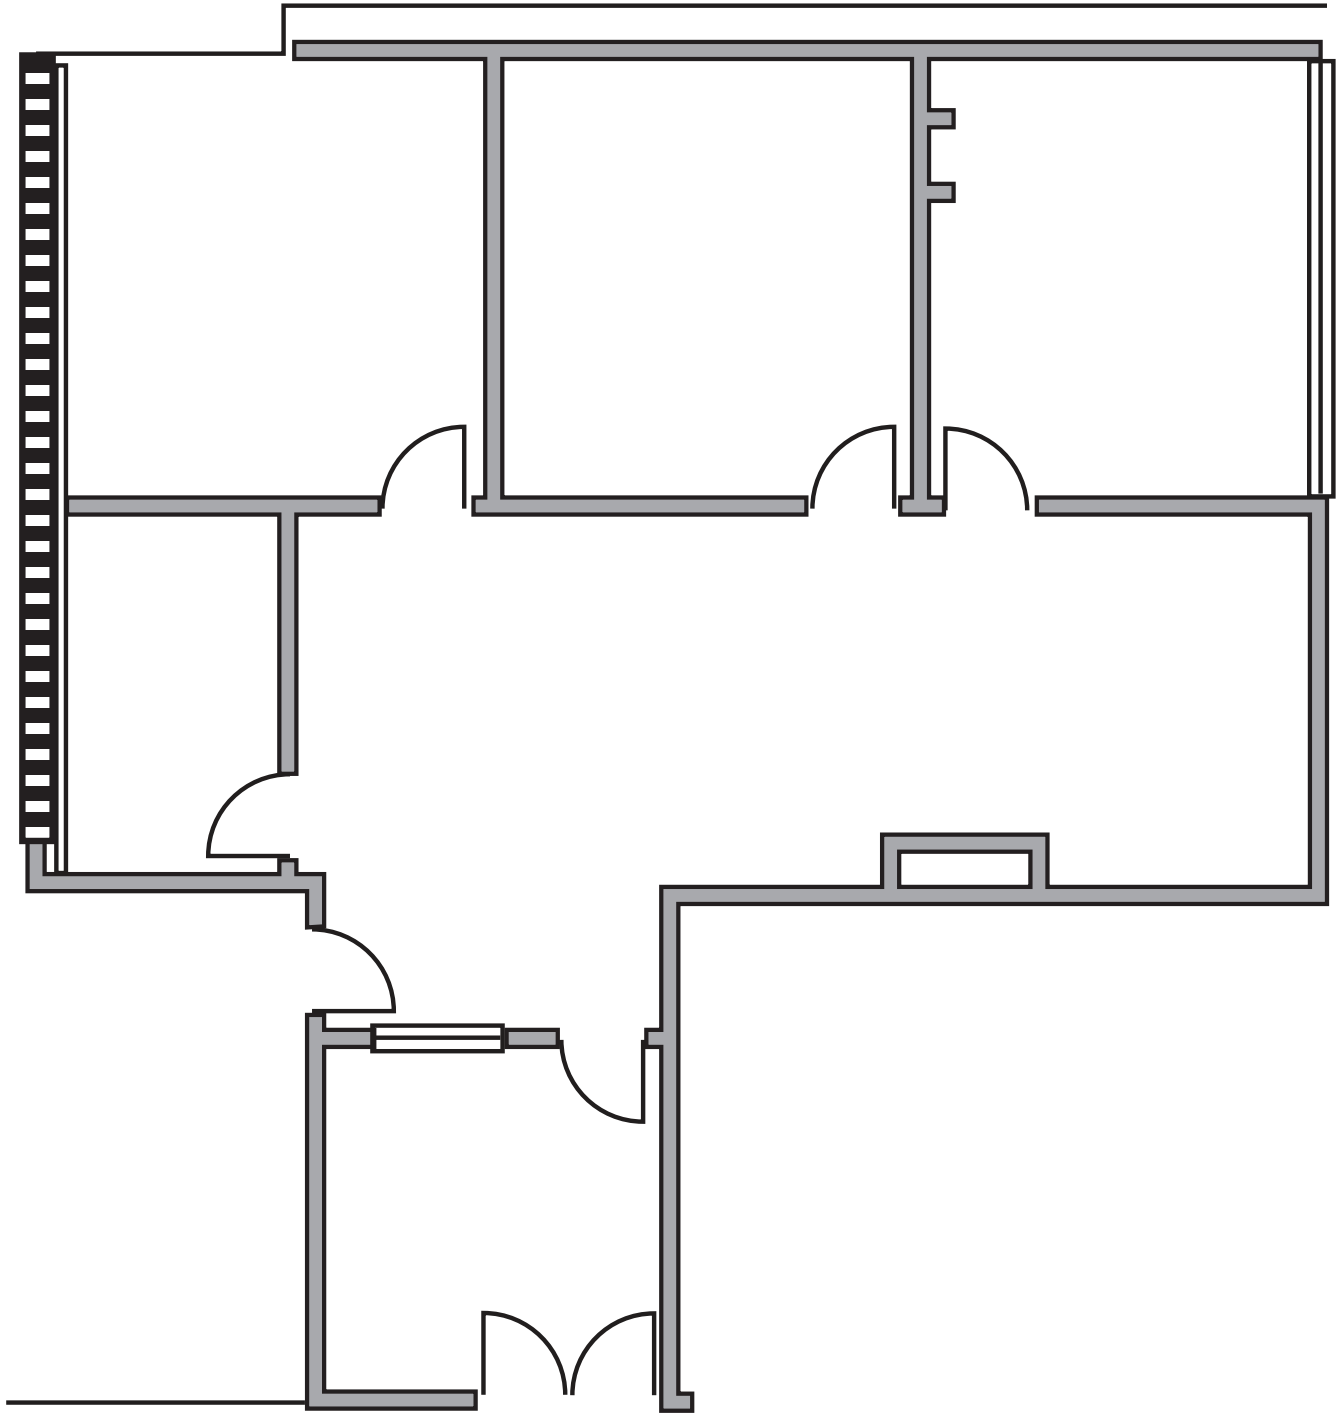

# 999 Ponce

MAIN ENTRANCE

Suite 1010  
Tenth Floor

1,713  
RENTABLE SQ. FT