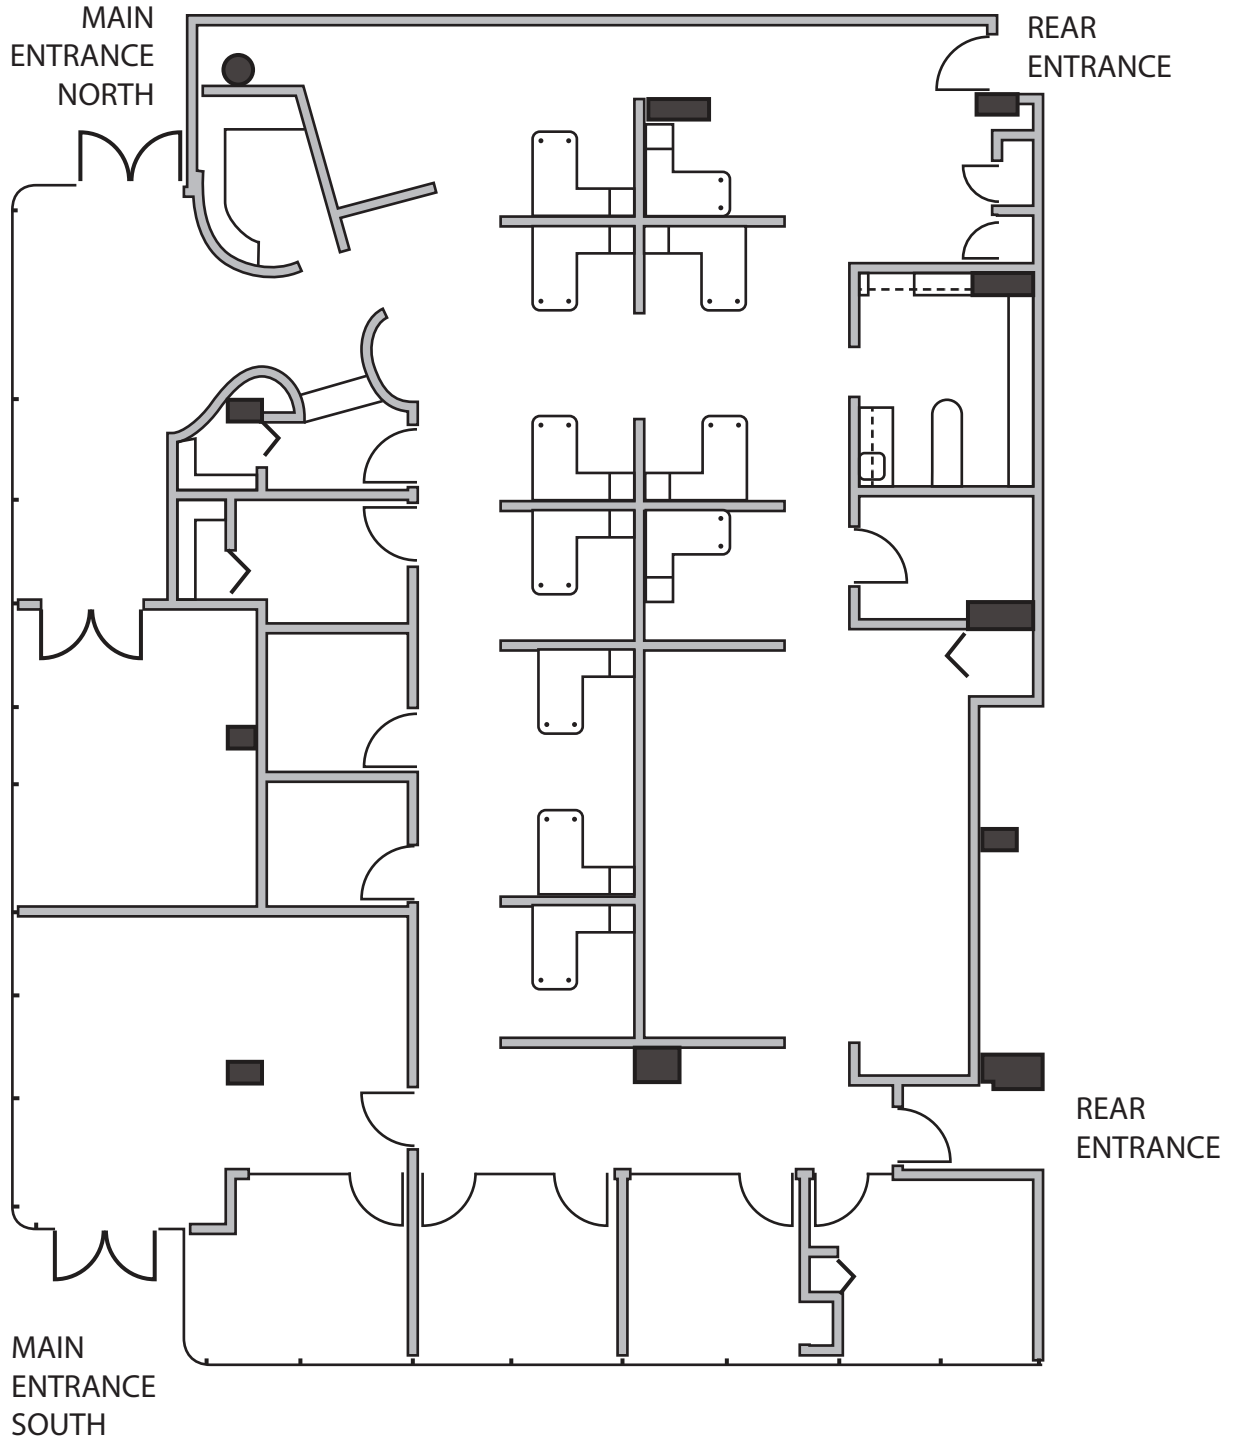

999 Ponce

Suite 100
Ground Floor

5,073 RENTABLE SQ. FT