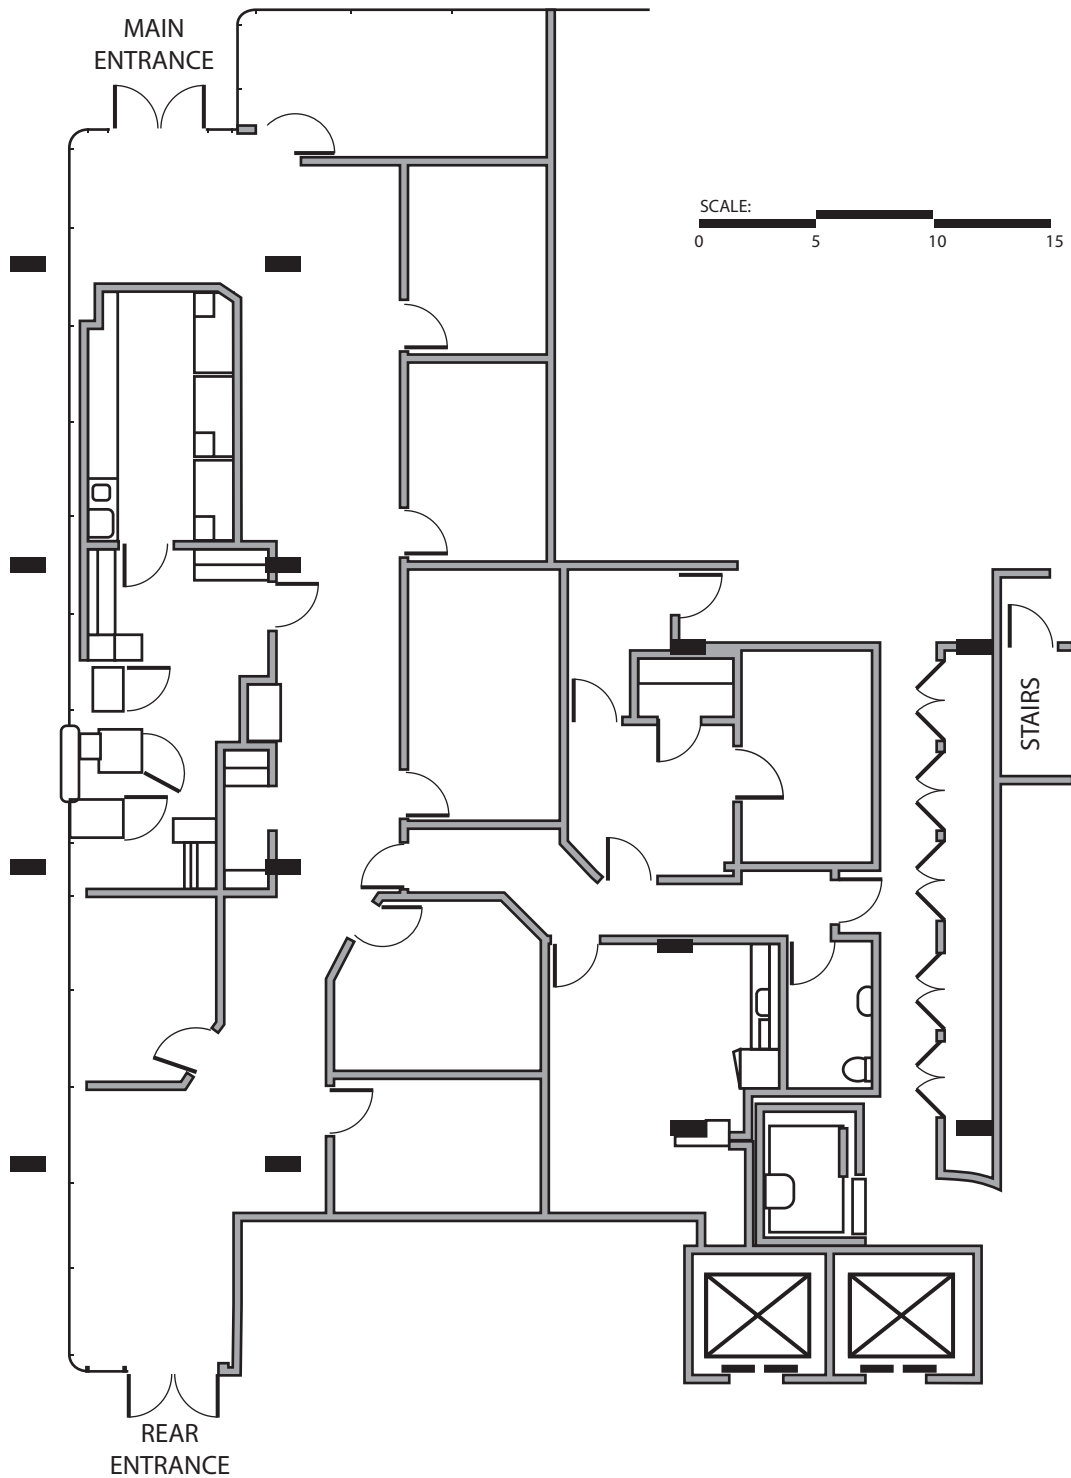

999 Ponce

Suite 10
Main Floor

NOTE: These drawings are for illustration of premises only. Drawings are to be verified with actual field conditions and are subject to change without notice. All dimensions and graphic information are approximate.

3,595 RENTABLE SQ. FT